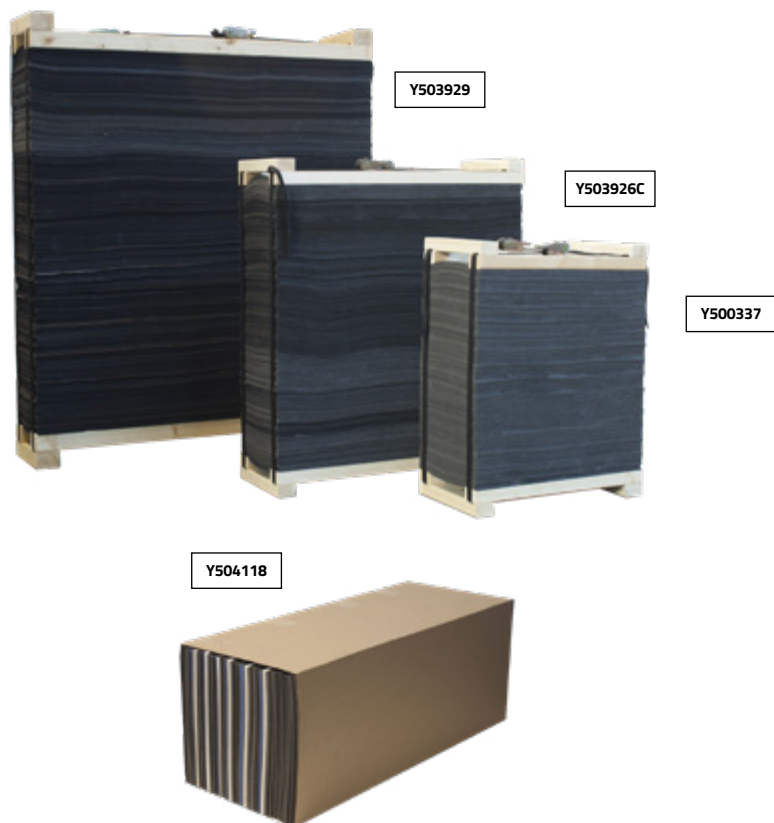

PACK BAND / KIT

Y500337	PACK BAND 45 (47 x 45 x 30 cm)	6 kg	50+ lbs	
Y503926C	PACK BAND 60+ (76 x 60 x 30 cm)	9 kg	50+ lbs	
Y503929	PACK BAND 90+ (106 x 90 x 30 cm)	17 kg	50+ lbs	
Y503954	PACK BAND 130+ (150 x 130 x 30 cm)	29 kg	50+ lbs	

Y504042	PACK BAND 45 Color (50 x 45 x 30 cm)	6 kg	50+ lbs	
Y504067	PACK BAND 60 Color (65 x 60 x 30 cm)	8 kg	50+ lbs	
Y504029	PACK BAND 90 Color (95 x 90 x 30 cm)	17 kg	50+ lbs	
Y504074	PACK BAND 130 Color (148 x 130 x 30 cm)	28 kg	50+ lbs	

Y504118	KIT 60 (60 x 30 x 65 cm)	4,7 kg	50+ lbs	
Y500338	KIT 80 (80 x 30 x 33 cm)	2,7 kg	50+ lbs	
Y500339	KIT 90 (90 x 30 x 33 cm)	4 kg	50+ lbs	
Y503975	KIT 130 (130 x 30 x 50 cm)	7,8 kg	50+ lbs	

Y503985	Ratchet strap, width 25 mm, length 3,3 m Ratschengurt b. 25 mm, l. 3,3 m	0,22 kg	
Y503986	Ratchet strap, width 25 mm, length 4,3 m Ratschengurt b. 25 mm, l. 4,3 m	0,25 kg	
Y503987	Ratchet strap, width 25 mm, length 5,7 m Ratschengurt b. 25 mm, l. 5,7 m	0,42 kg